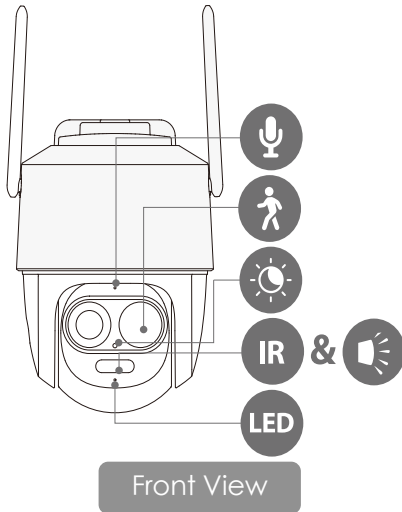

Cell PT 2C with Solar Panel For Continuous Charging

5MP H.265 Wi-Fi Battery Camera

The Cell PT 2C is a 100% wire-free rechargeable camera that delivers well-rounded home protection for up to 365 days on one single charge. 3K , IP65 Weatherproof , Smart Full-Color Night Vision , Compatible with Amazon Alexa. Easy wireless installation—no need to connect your security camera to electrical wiring. 3W Solar Panel uses power from the sun to continuously charge Cell PT 2C providing non-stop peace of mind.

Works with Solar Panel-FSP12

- Max Power: $3W \pm 5\%$ @40000lux
- Operating Voltage: $6V \pm 5\%$
- Operating Current: $0.5A \pm 5\%$
- Dimensions: 173x120 x 12.5 mm (6.81 x 4.72 x 0.49 inch)

Specifications

Camera

1/2.8" Progressive CMOS
 5MP(2880x1620)
 Night Vision: 15m(49ft) Distance
 4.0mm Fixed Lens, Max. Aperture F1.6
 Field of View : 78° (H), 41° (V), 91° (D)
 5000mAh Rechargeable Battery

Video & Audio

Auxiliary Interface

Built-in Mic & Speaker
 Power on / off Button / Reset Button
 SD Card Slot
 Type-C

General

DC 5V 2A Power / Imou Solar Panel Supply
 Power Consumption:<3W
 Operating Temperature:-20°C~+50°C (-4°F~122°F)
 Charging Temperature:-0°C~+45°C (32°F~112°F)
 Camera Dimensions: 165×126×154 mm (6.5×4.96×6.06 inch)
 Camera Weight: 270g (1.27lb)
 Package Dimensions: 205×165×208 mm (8.05×6.5×8.19 inch)
 Package Weight: 1202g (2.65lb)
 MSDS、 CE、 Alexa