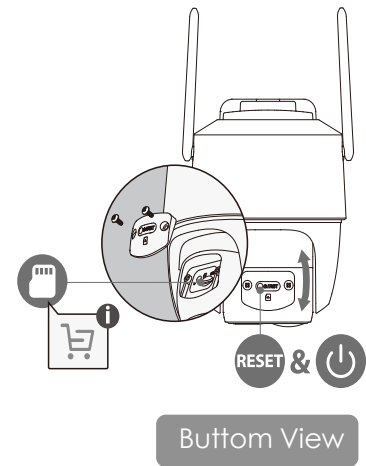

Cell PT 2C with Solar Panel For Continuous Charging

5MP H.265 Wi-Fi Battery Camera

The Cell PT 2C is a 100% wire-free rechargeable camera that delivers well-rounded home protection for up to 365 days on one single charge. 3K , IP65 Weatherproof , Smart Full-Color Night Vision , Compatible with Amazon Alexa. Easy wireless installation—no need to connect your security camera to electrical wiring. 3W Solar Panel uses power from the sun to continuously charge Cell PT 2C providing non-stop peace of mind.

Works with Solar Panel-FSP12

- Max Power: $3W \pm 5\%$ @40000lux
- Operating Voltage: $6V \pm 5\%$
- Operating Current: $0.5A \pm 5\%$
- Dimensions: 173x120 x 12.5 mm (6.81 x 4.72 x 0.49 inch)

Specifications

Camera

1/2.8" Progressive CMOS
 5MP(2880x1620)
 Night Vision: 15m(49ft) Distance
 4.0mm Fixed Lens, Max. Aperture F1.6
 Field of View : 78° (H), 41° (V), 91° (D)
 5000mAh Rechargeable Battery

Video & Audio

Auxiliary Interface

Built-in Mic & Speaker
 Power on / off Button / Reset Button
 SD Card Slot
 Type-C

General

DC 5V 2A Power / Imou Solar Panel Supply
 Power Consumption:<3W
 Operating Temperature:-20°C~+50°C (-4°F~122°F)
 Charging Temperature:-0°C~+45°C (32°F~112°F)
 Camera Dimensions: 165×126×154 mm (6.5×4.96×6.06 inch)
 Camera Weight: 270g (1.27lb)
 Package Dimensions: 205×165×208 mm (8.05×6.5×8.19 inch)
 Package Weight: 1202g (2.65lb)
 MSDS、 CE、 Alexa