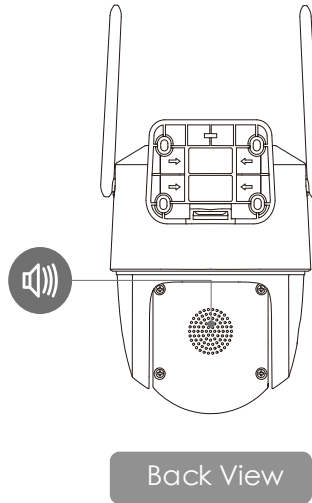

Specifications

Camera

1/2.8" Progressive CMOS
5MP(2880x1620)
Night Vision: 15m(49ft) Distance
4.0mm Fixed Lens, Max. Aperture F1.6
Field of View : 78° (H), 41° (V), 91° (D)
5000mAh Rechargeable Battery

Video & Audio

Video Compression : H.264 & H.265
Up to 15fps Frame Rate
8x Digital Zoom
Two-way Audio

Notice Management

Motion Detection
Human Detection、 Vehicle Detection
Configurable Region
Performance mode

Storage

Local Storage: SD Card (Up to 512GB)
Cloud Storage: Imou Subscription Plan
Record, view, and save events in your Imou app with a 31 day trial of the Imou Subscription Plan.

Network

Wi-Fi:IEEE802.11b/g/n,120m Open Field
Imou App: iOS, Android

Auxiliary Interface

Built-in Mic & Speaker
Power on / off Button / Reset Button
SD Card Slot
Type-C

General

DC 5V 2A Power / Imou Solar Panel Supply
Power Consumption:<3W
Operating Temperature:-20°C~+50°C (-4°F~122°F)
Charging Temperature:-0°C~+45°C (32°F~112°F)
Camera Dimensions: 165×126×154 mm (6.5×4.96×6.06 inch)
Camera Weight: 270g (1.27lb)
Package Dimensions: 205×165×208 mm (8.05×6.5×8.19 inch)
Package Weight: 1202g (2.65lb)
MSDS、 CE、 Alexa

What's in the box

Camera

- 1x Camera
- 1x Quick Start Guide
- 1x Screw and Wall Anchor pack
- 1x Screw Positioning Stickers
- 1x Power Cable
- 1x Mounting bracket

Solar Panel

- 1x Solar Panel
- 1x Mounting bracket
- 1x Screw and Wall Anchor pack
- 1x Quick Start Guide